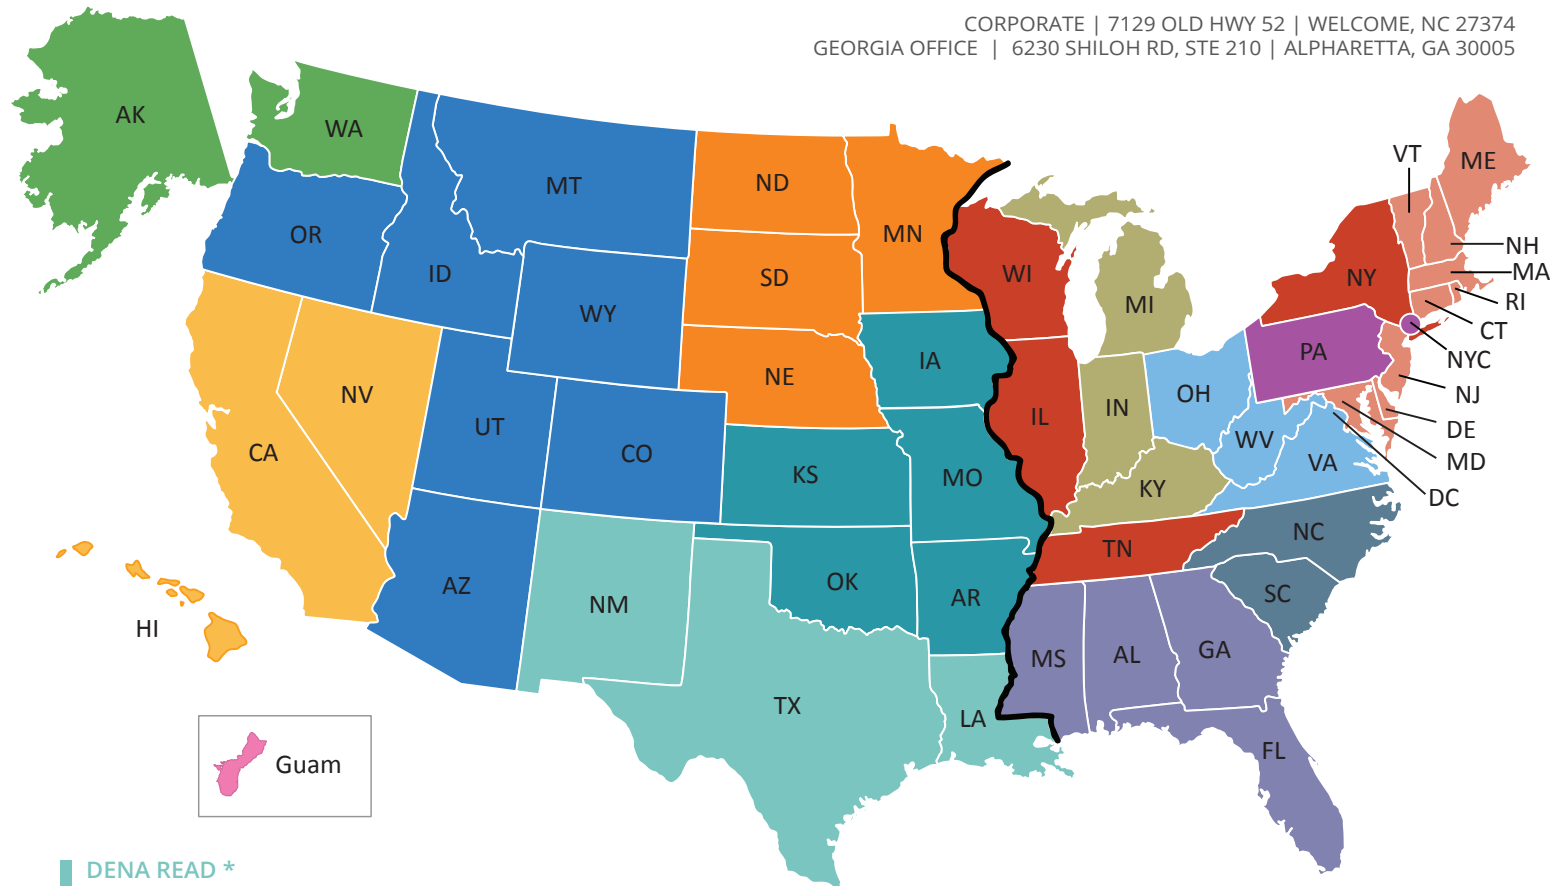

SALES MANAGEMENT

TOM KANE

VP, Commercial Sales
336-731-5236
tom.kane@walkerfirst.com

ANGIE HUNT

Inside Sales Manager - NC
336-731-5420
angie.hunt@walkerfirst.com

NICHOLLE BRITT

Inside Sales Manager - GA
336-731-5438
nicholle.britt@walkerfirst.com

Normal Business Hours

Mon - Fri: 8 AM - 7 PM EST
1-800-925-5371

After Hours

Mon - Fri: 7 PM - 8 AM EST
Sat - Sun: 24 Hours
1-800-758-9779

ADAM BLACKLEY

800-892-2249
adam.blackley@walkerfirst.com

BRANDI GREENE

800-549-2259
brandi.greene@walkerfirst.com

CARMEN SWEETEN *

800-562-2268
carmen.sweeten@walkerfirst.com

MEGHAN ROBESON-POOLE

336-731-5329
megan.roberson-poole@walkerfirst.com

CINDY SHEETS *

800-848-4743
cindy.sheets@walkerfirst.com

DENA READ *

800-215-2282
dena.read@walkerfirst.com

DWAYNE MILLER

800-297-2293
dwayne.miller@walkerfirst.com

EMMA HANES

800-560-2217
emma.hanes@walkerfirst.com

KEVIN FOSTER

800-759-9771
kevin.foster@walkerfirst.com

LEEANN GILLEY

800-807-2224
leeann.gilley@walkerfirst.com

PHILESA RUTLEDGE *

800-615-2275
philesa.rutledge@walkerfirst.com

SHERRY FRITCHLEY

800-759-6204
sherry.fritchley@walkerfirst.com

TRACY CROWELL

800-647-8470
tracy.crowell@walkerfirst.com

NATALIE HAIRE

800-736-2263
natalie.haire@walkerfirst.com

NINA BECK (Reseller East) *

800-815-5419
nina.beck@walkerfirst.com

MIKE JOHNSON (Reseller West) *

336-731-5442
mike.johnson@walkerfirst.com