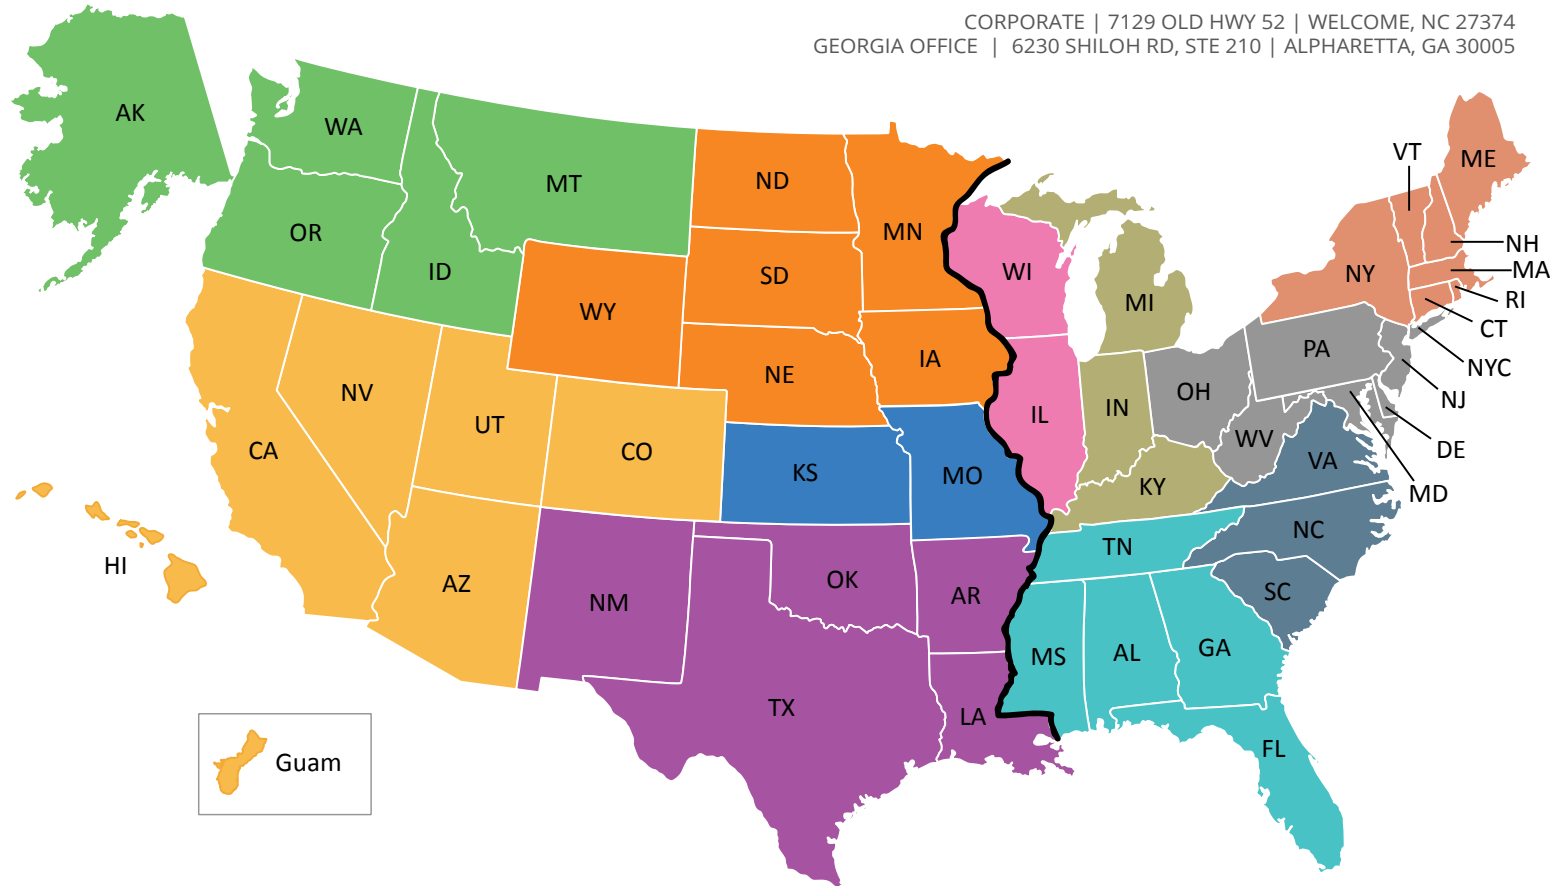

SALES MANAGEMENT

TOM KANE

VP, Commercial Sales
336-731-5236
tom.kane@walkerfirst.com

PETE THOMAS

Director of Sales - East Region
404-219-3171
pete.thomas@walkerfirst.com

FRANK SOOS

Director of Sales - West Region
805-570-4887
frank.soos@walkerfirst.com

WEST REGION

MOOSE

ROB KAHRMANN
503-729-0321
rob.kahrmann@walkerfirst.com

COWBOY

BEN DIERKER
303-517-5432
ben.dierker@walkerfirst.com

NORTHLAND

DAN NEITGE
952-463-6619
dan.neitge@walkerfirst.com

HEARTLAND

KEVIN BECK
913-375-4810
kevin.beck@walkerfirst.com

ALAMO

OPEN

EAST REGION

WINTER

LYNN SOLDANO
847-997-0717
lynn.soldano@walkerfirst.com

BLUESTEEL

OPEN

DIXIE

TODD KRUEGLER
770-846-6840
todd.kruegler@walkerfirst.com

TOBACCO ROAD

EDDIE LESTER
336-328-6275
eddie.lester@walkerfirst.com

COLONIAL

JEFF BROWN
724-822-6563
jeff.brown@walkerfirst.com

FOLIAGE

SAM BRUCE
508-317-2211
sam.bruce@walkerfirst.com

FIELD SYSTEMS ENGINEERS

JERRY JONES

Field Systems Engineer
612-508-7066
jerry.jones@walkerfirst.com

BILL RINEHARDT

Field Systems Engineer
469-855-1321
bill.rinehardt@walkerfirst.com

BRIAN JOHNSON

Field Systems Engineer
605-377-0334
brian.johnson@walkerfirst.com